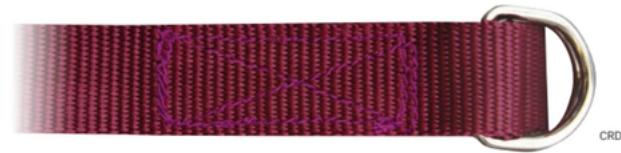

Football Belt

- 52" long and 1" wide, 1.5 mm thickness
- 100% polyester

MSRP $22.99

LEAGUE PRICE $13.99

SKU: FWB

IF YOU DON'T SEE WHAT YOU NEED. WE HAVE ADDITIONAL BRANDS AND ITEMS AVAILABLE!