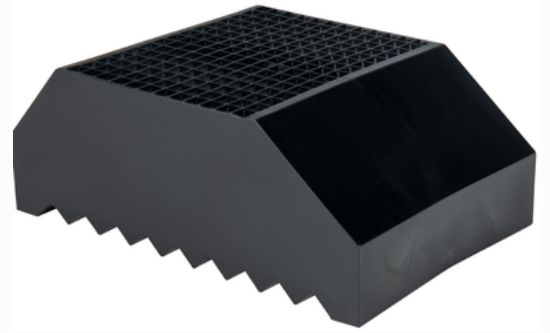

LED flashlight included

Quiet inflation technology for any condition

Includes waterproof bag, needle, swimming nozzle and hose

Ideal for basketball, soccer, football and volleyball

MSRP \$69.99

LEAGUE PRICE \$40.99