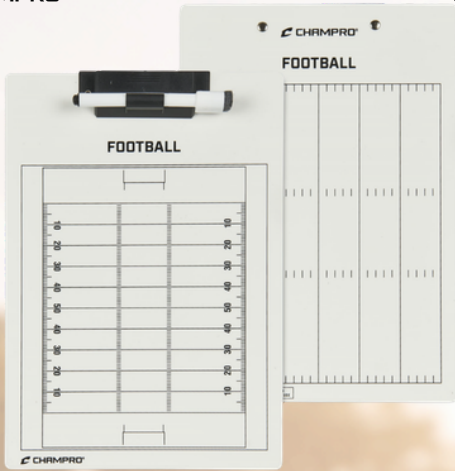

CHAMPRO **SKU A099F**